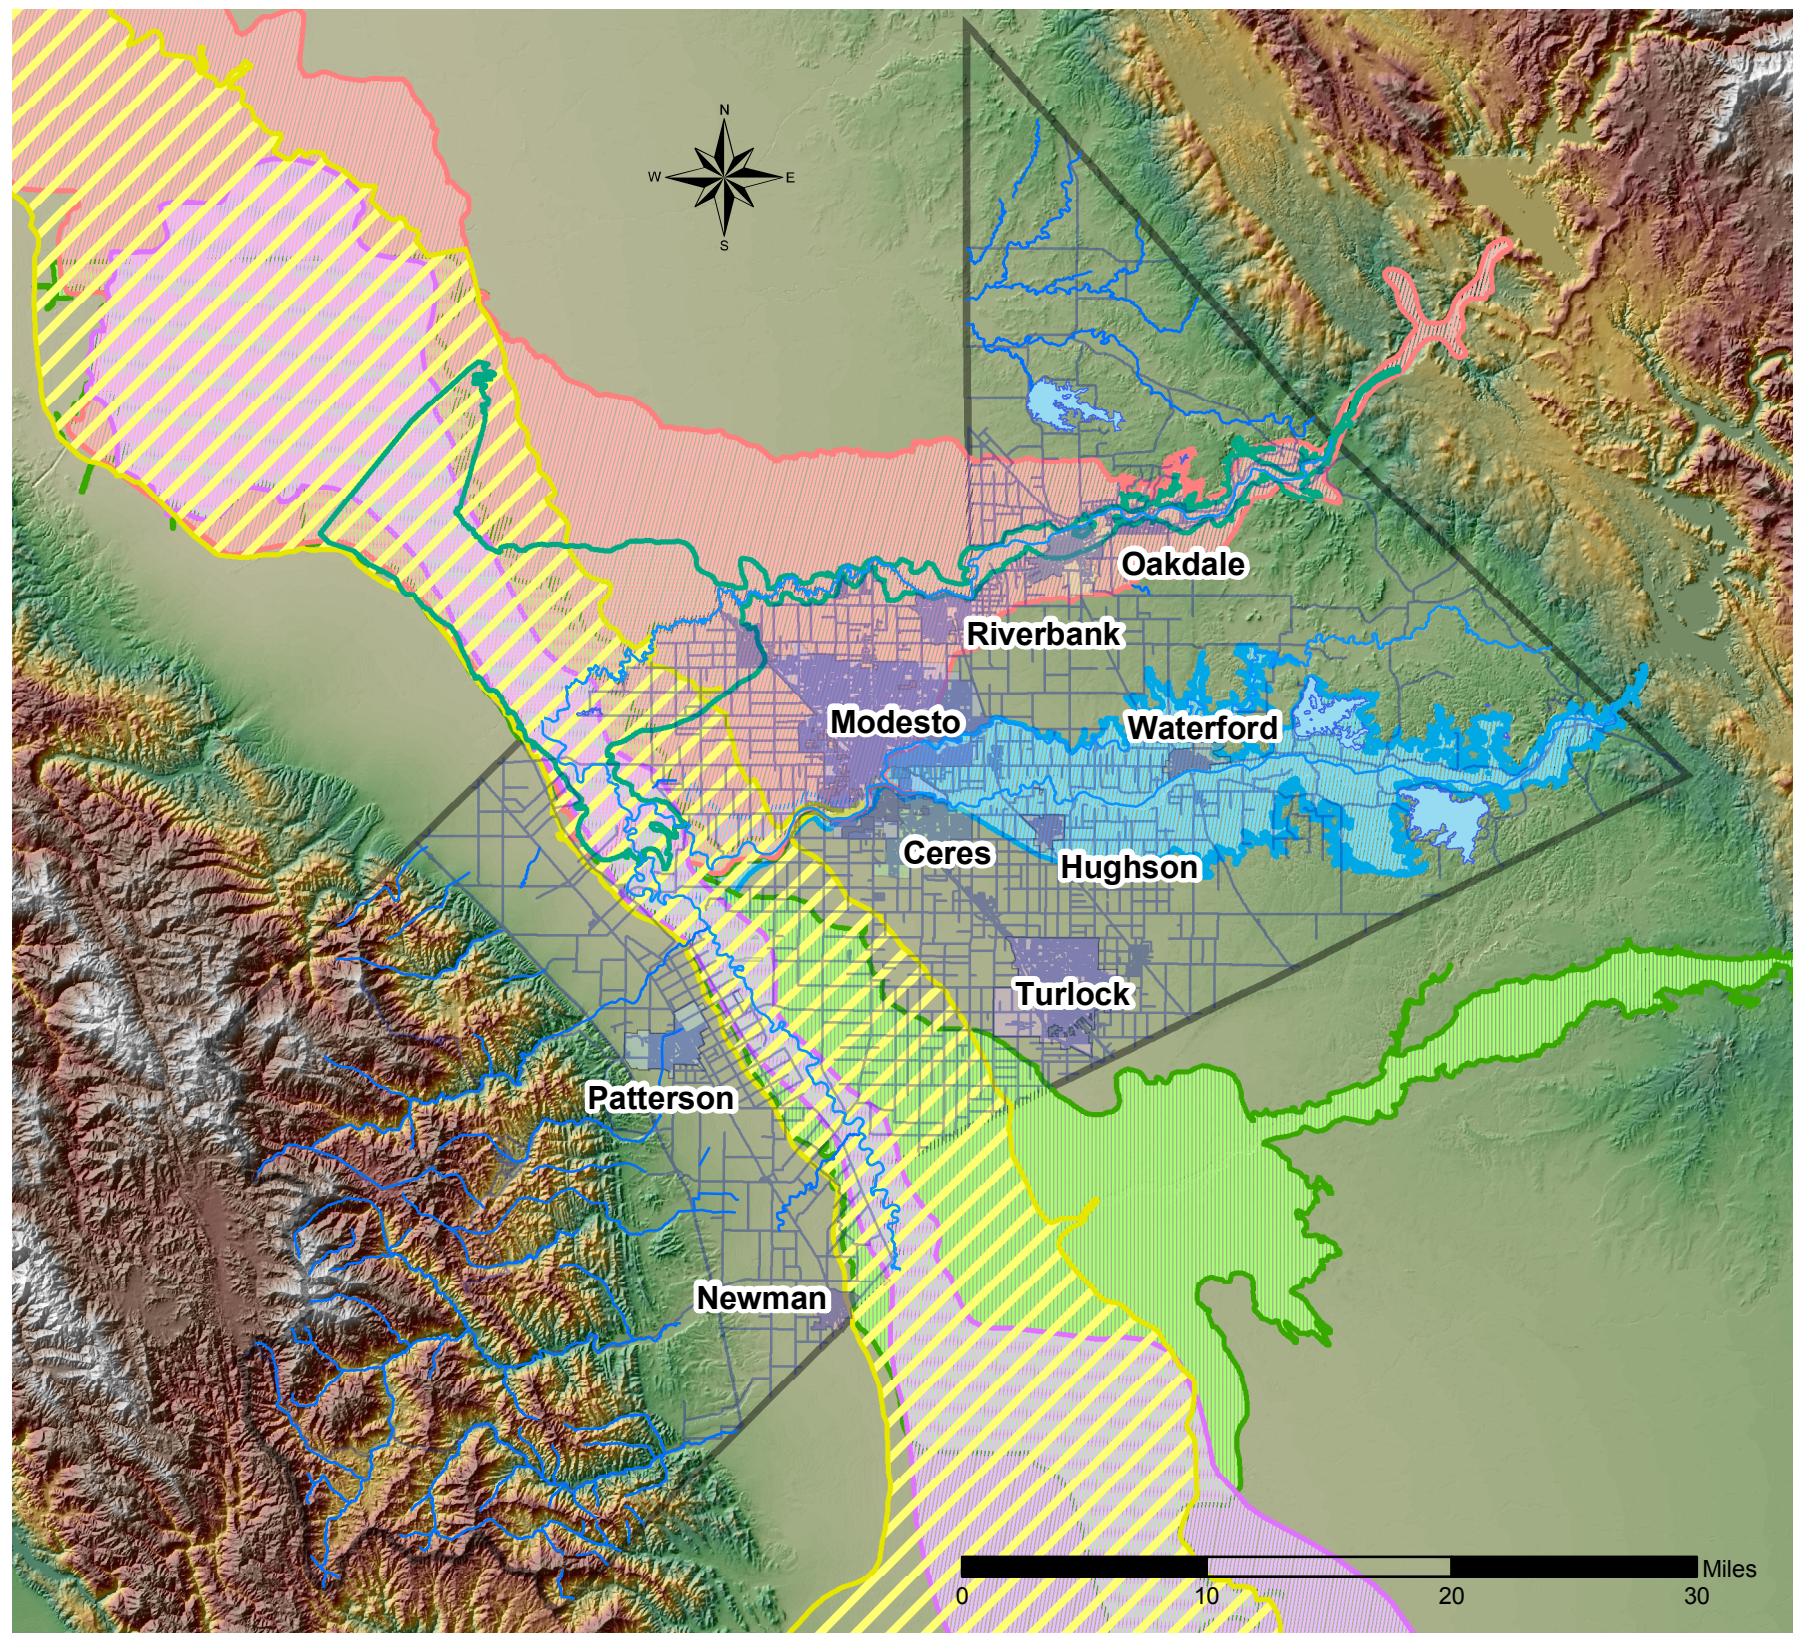

2010 Stanislaus County -- Dam Inundation Hazard

Map Legend:

- Lakes
- Rivers
- Streams
- Roads

Dam Inundation Areas

Dam Name

- Don Pedro
- Exchequer
- New Melones
- San Luis
- Pine Flat
- Tulloch

Map displays Stanislaus County with Dam Inundation Areas of regional dams.

Prepared by:
Stanislaus County
Public Works - GIS
November, 2009