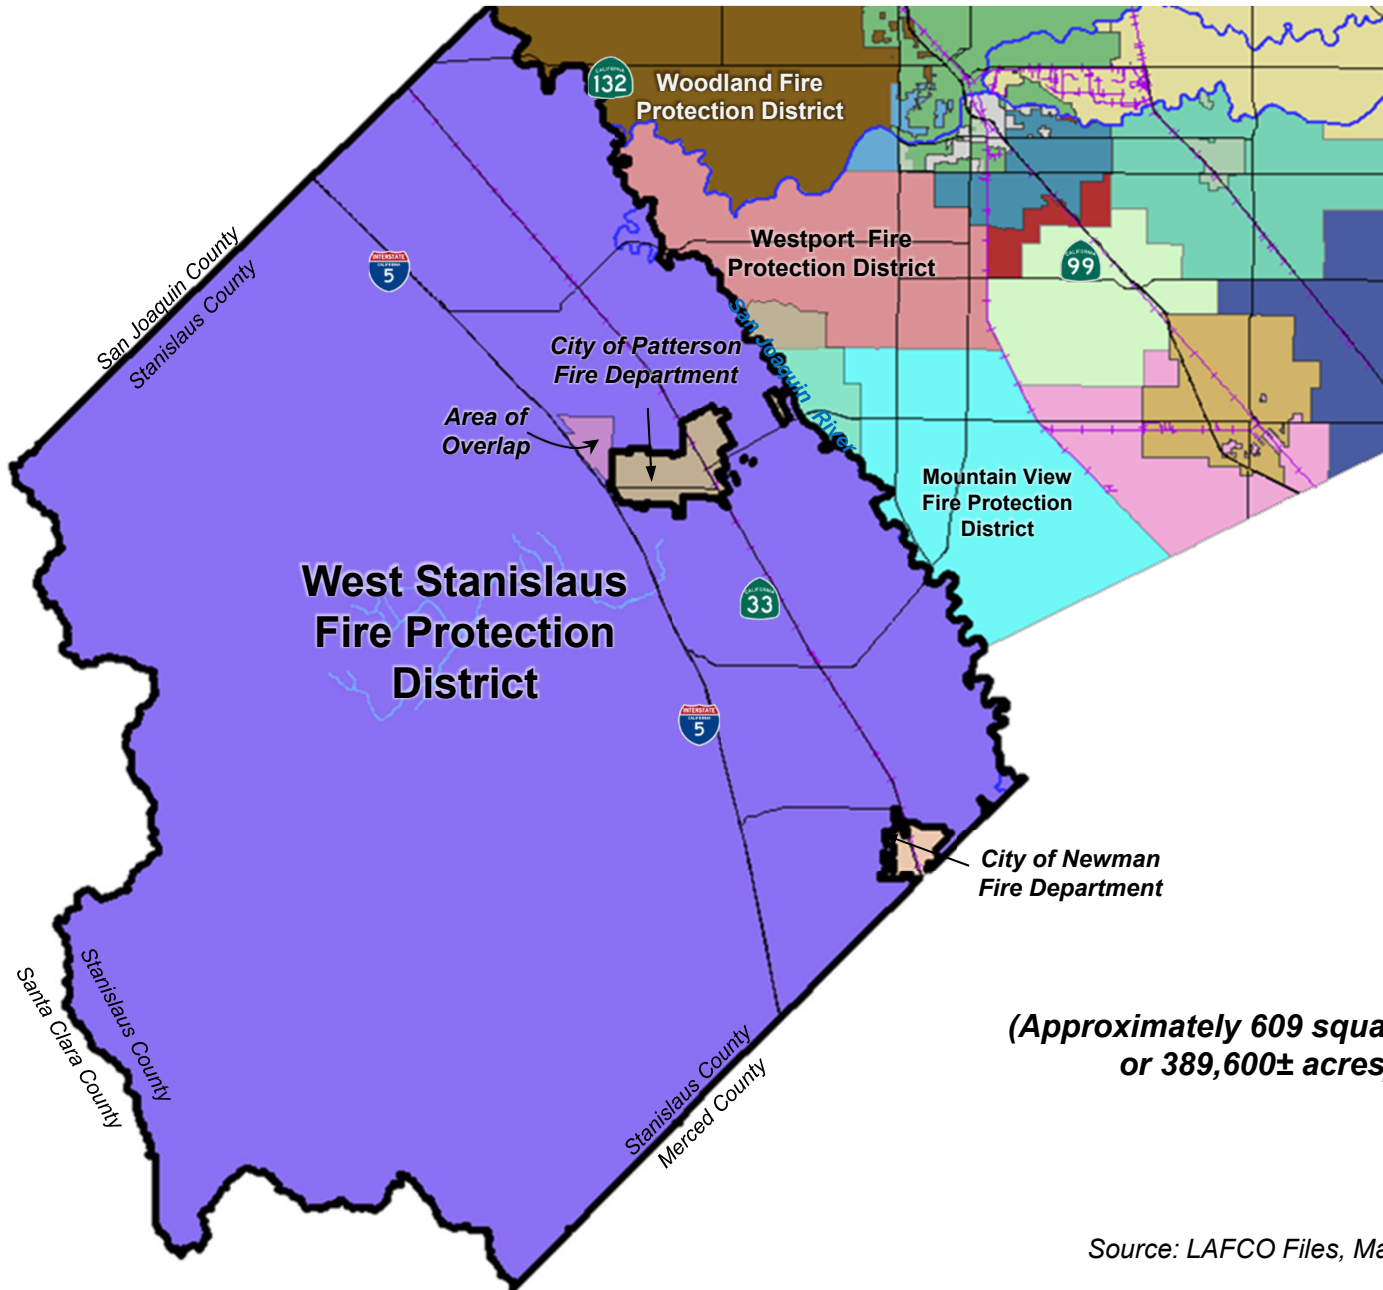

WEST STANISLAUS FIRE PROTECTION DISTRICT BOUNDARY AND SPHERE OF INFLUENCE

**(Approximately 609 square miles
or 389,600± acres)**

Source: LAFCO Files, May 2023