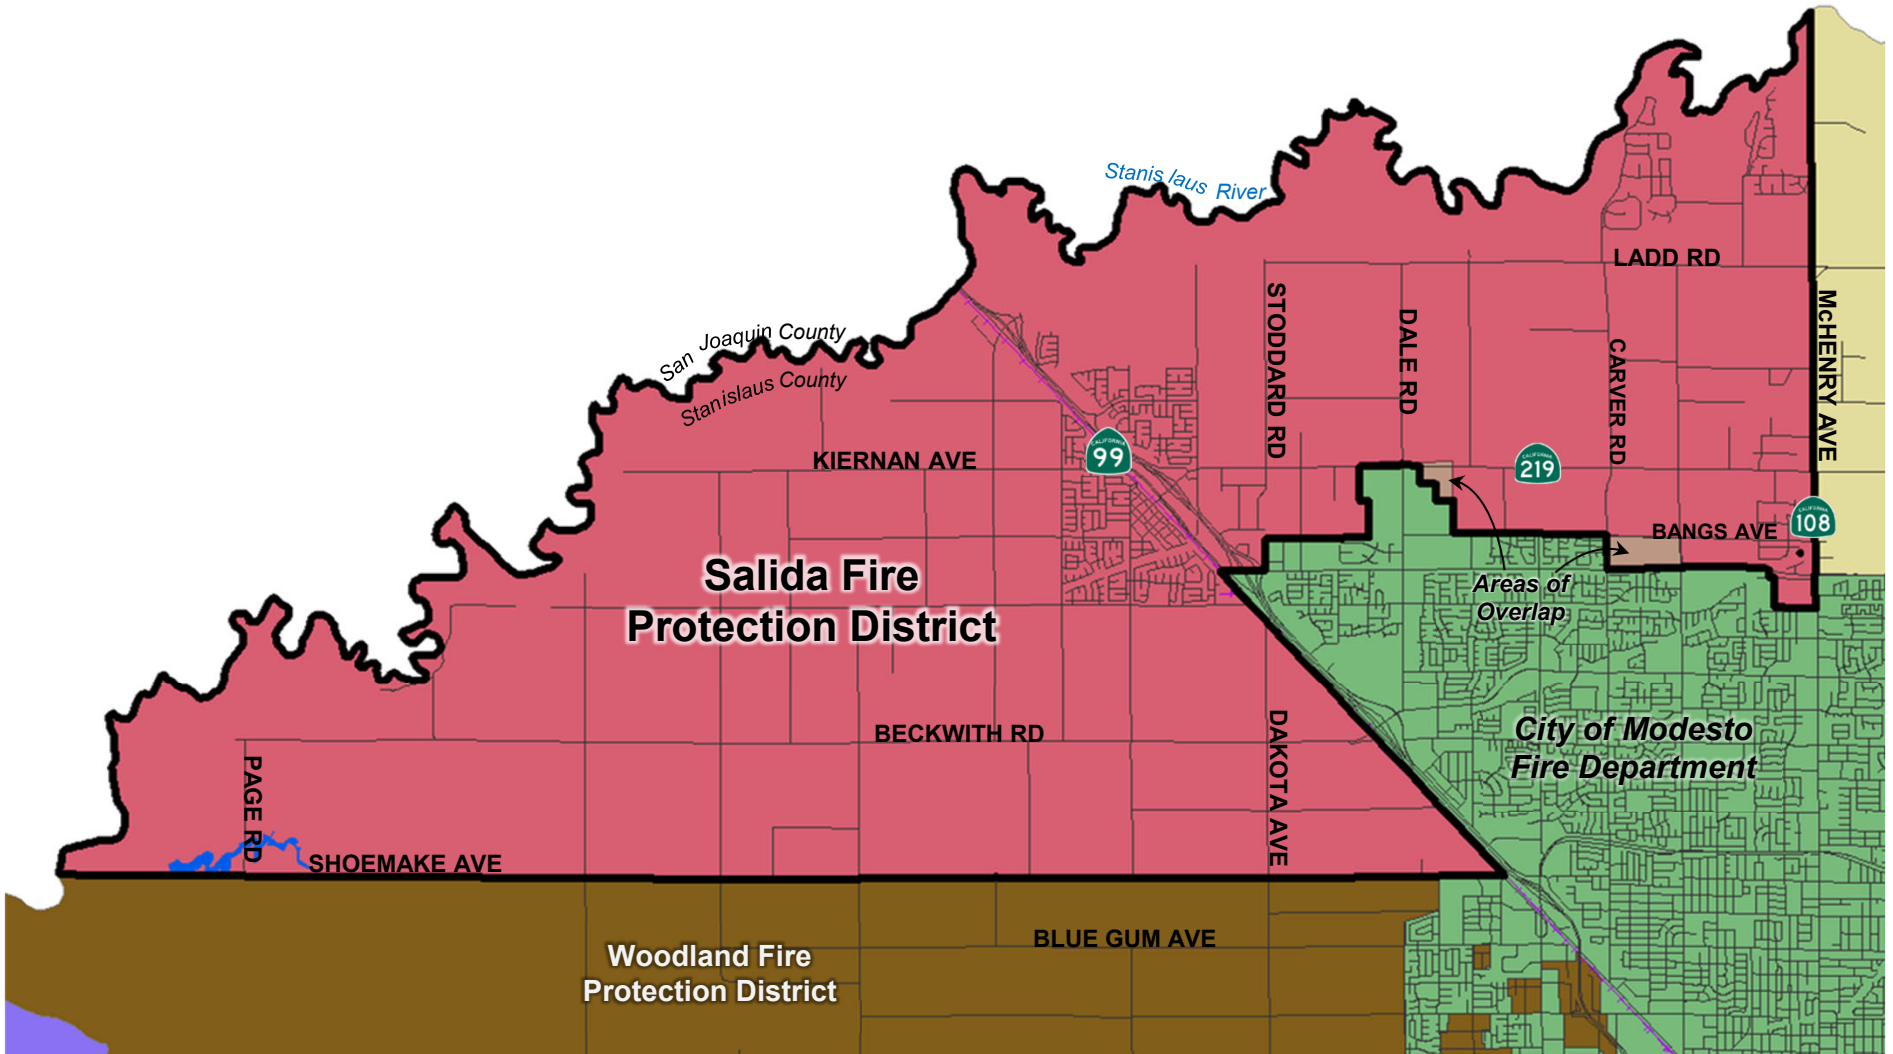

# SALIDA FIRE PROTECTION DISTRICT BOUNDARY AND SPHERE OF INFLUENCE

(Approximately 41.75 square miles or 26,723± acres)

Source: LAFCO Files, May 2023