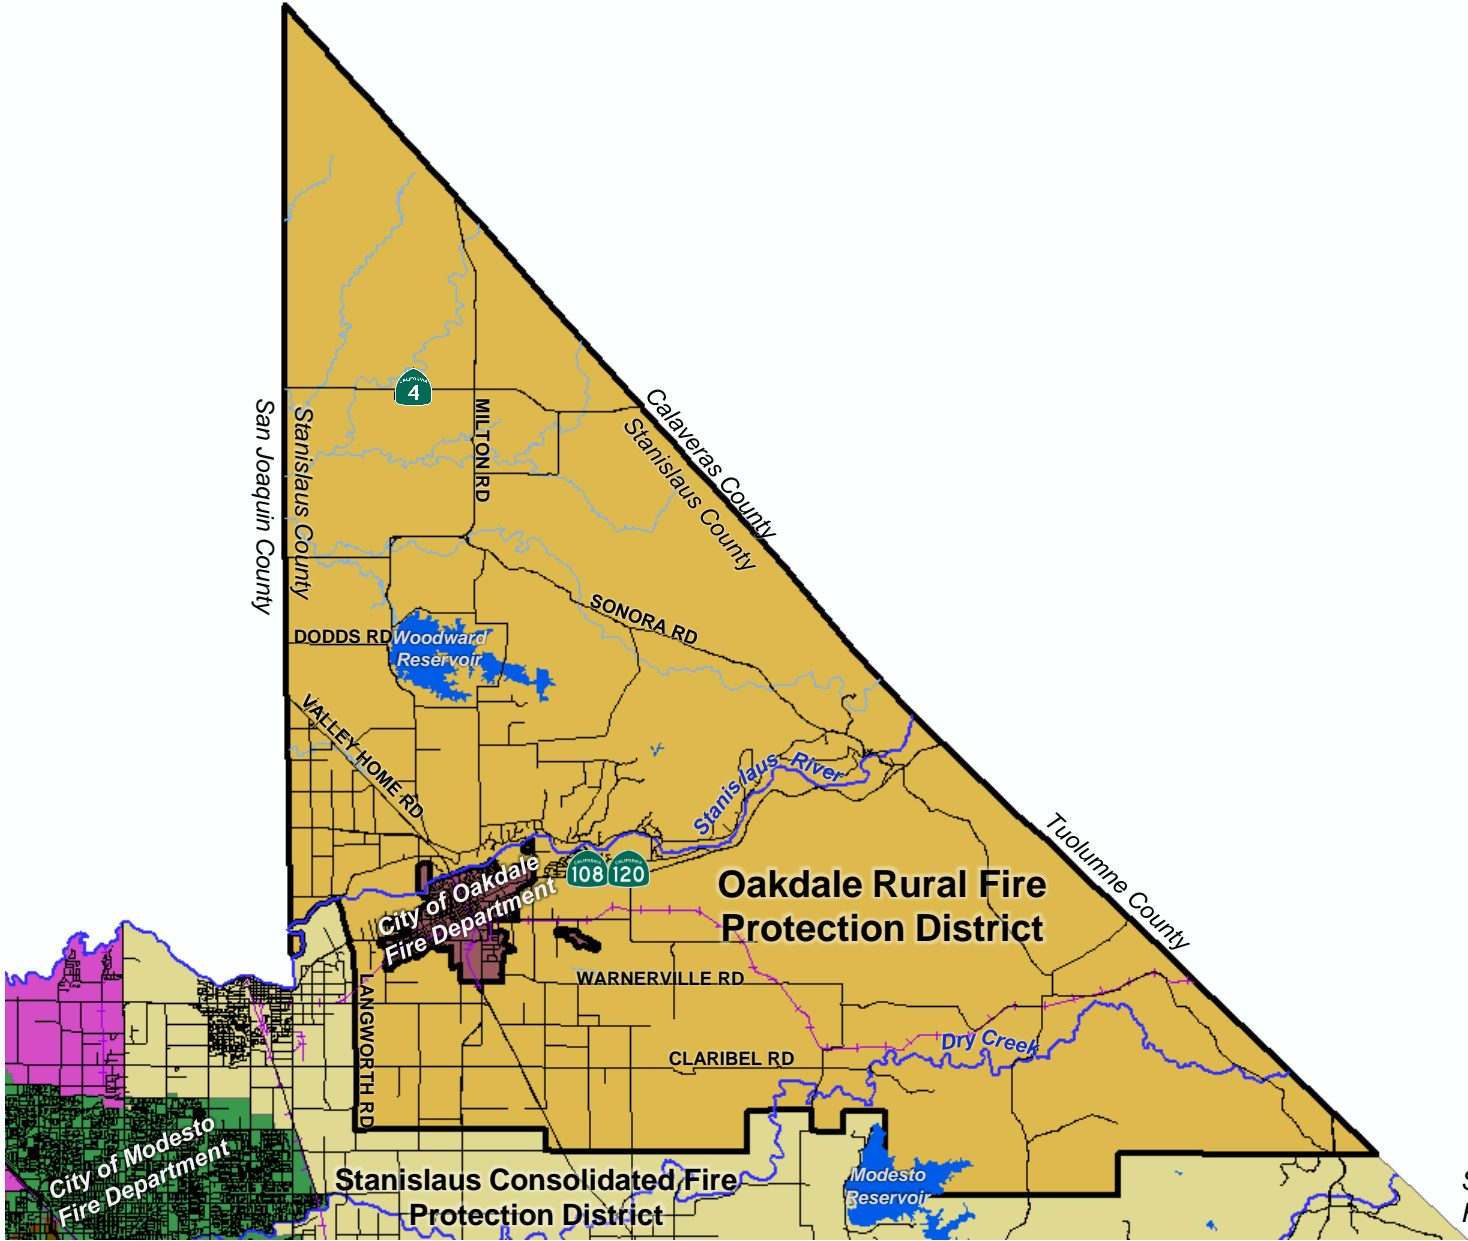

# OAKDALE RURAL FIRE PROTECTION DISTRICT BOUNDARY AND SPHERE OF INFLUENCE

(Approximately 324 square miles or 207,200± acres)

Source: LAFCO  
Files, Oct. 2018