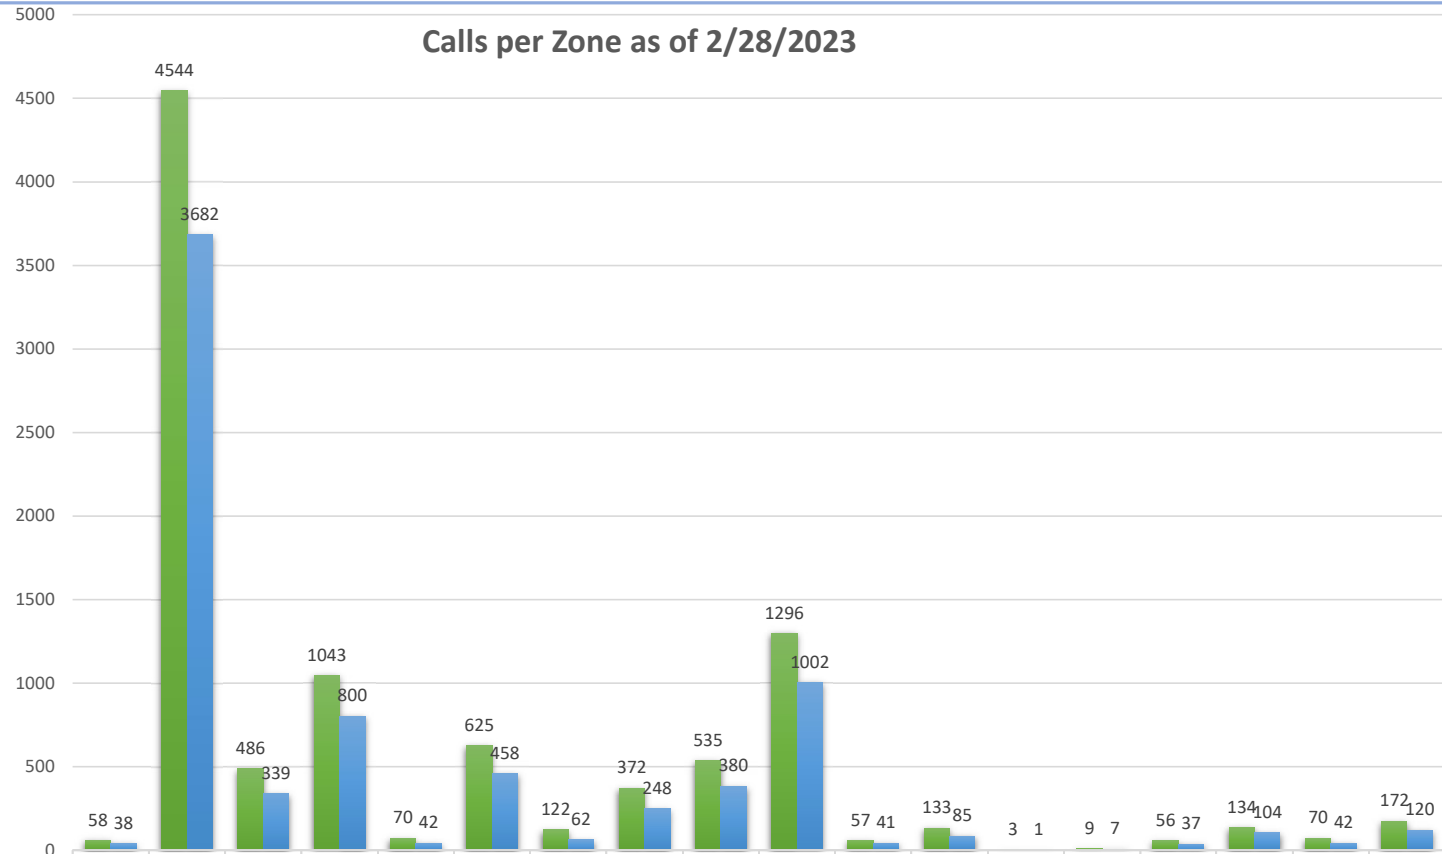

Calls per Zone as of 2/28/2023

	Code 2	Code 3	Code 2	Code 3	Code 2	Code 3	Code 2	Code 3	Code 2	Code 3	Code 2	Code 3	Code 2	Code 3	Code 2	Code 3	Code 2	Code 3
	Zone 1		Zone 3		Zone 4		Zone 5		Zone 8		Zone A		Zone B		Zone C		Zone D	
Sum of Calls For Service	58	4544	486	1043	70	625	122	372	535	1296	57	133	3	9	56	134	70	172
Sum of Calls Resulting in Transport	38	3682	339	800	42	458	62	248	380	1002	41	85	1	7	37	104	42	120