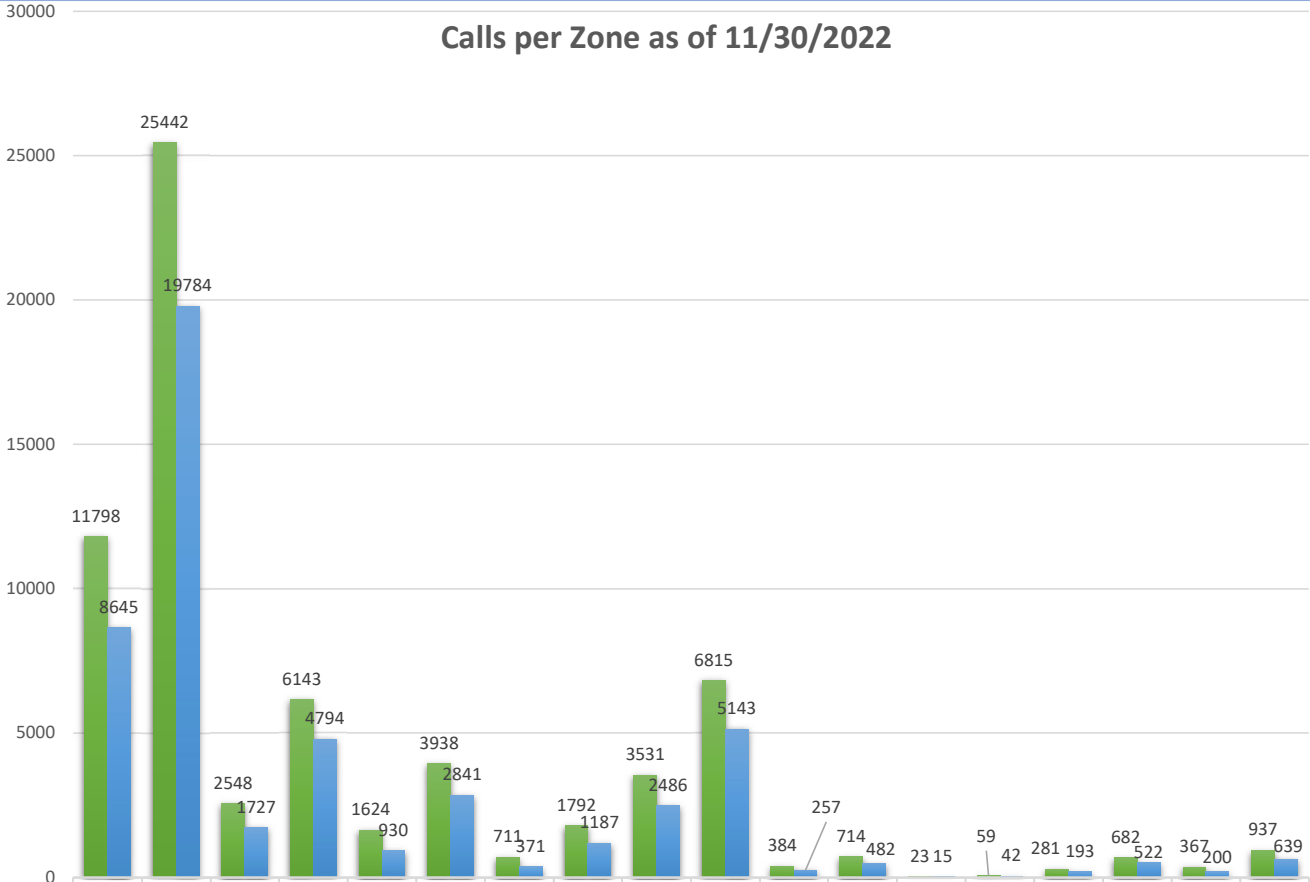

**Calls per Zone as of 11/30/2022**

	Code 2	Code 3	Code 2	Code 3	Code 2	Code 3	Code 2	Code 3	Code 2	Code 3	Code 2	Code 3	Code 2	Code 3	Code 2	Code 3	Code 2	Code 3
	Zone 1		Zone 3		Zone 4		Zone 5		Zone 8		Zone A		Zone B		Zone C		Zone D	
Sum of Calls For Service	11798	25442	2548	6143	1624	3938	711	1792	3531	6815	384	714	23	59	281	682	367	937
Sum of Calls Resulting in Transport	8645	19784	1727	4794	930	2841	371	1187	2486	5143	257	482	15	42	193	522	200	639